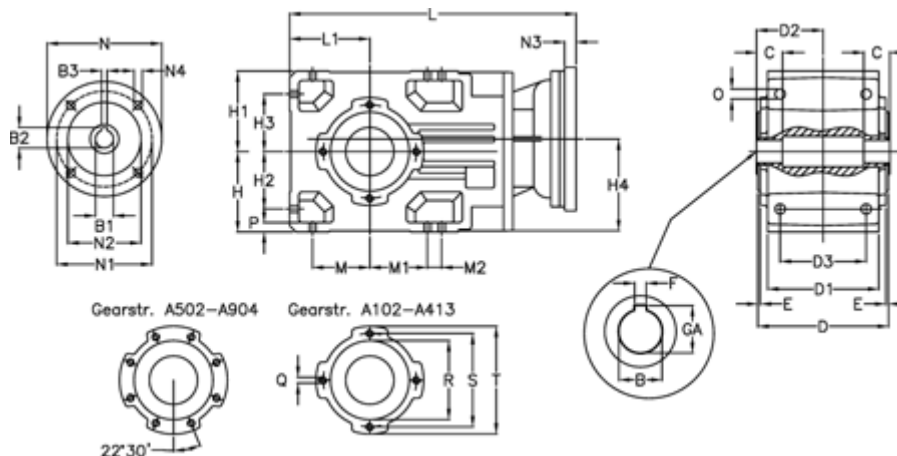

Article number: 29600302053235  
 Description: Bevel helical gearbox  
 A302UH35-20,5-P90B5

## Measures

B = 35	D3 = 95	H3 = 63.0	N1 = 165	S = 115
B1 = 24	Description = A302UH35-xx-P90 B5	H4 = 108.5	N2 = 130	T = 140
B2 = 27.3	E = 3.0	L = 352.5	N3 = 0	
B3 = 8	F = 10	L1 = 90	N4 = M10x12	
C = 25	GA = 38.3	M = 63.0	O = 12.0	
D = 156	H = 90	M1 = 63.0	P = 11	
D1 = 130	H1 = 90	M2 = 22	Q = M8x15	
D2 = 80.0	H2 = 63.0	N = 200	R = 95	